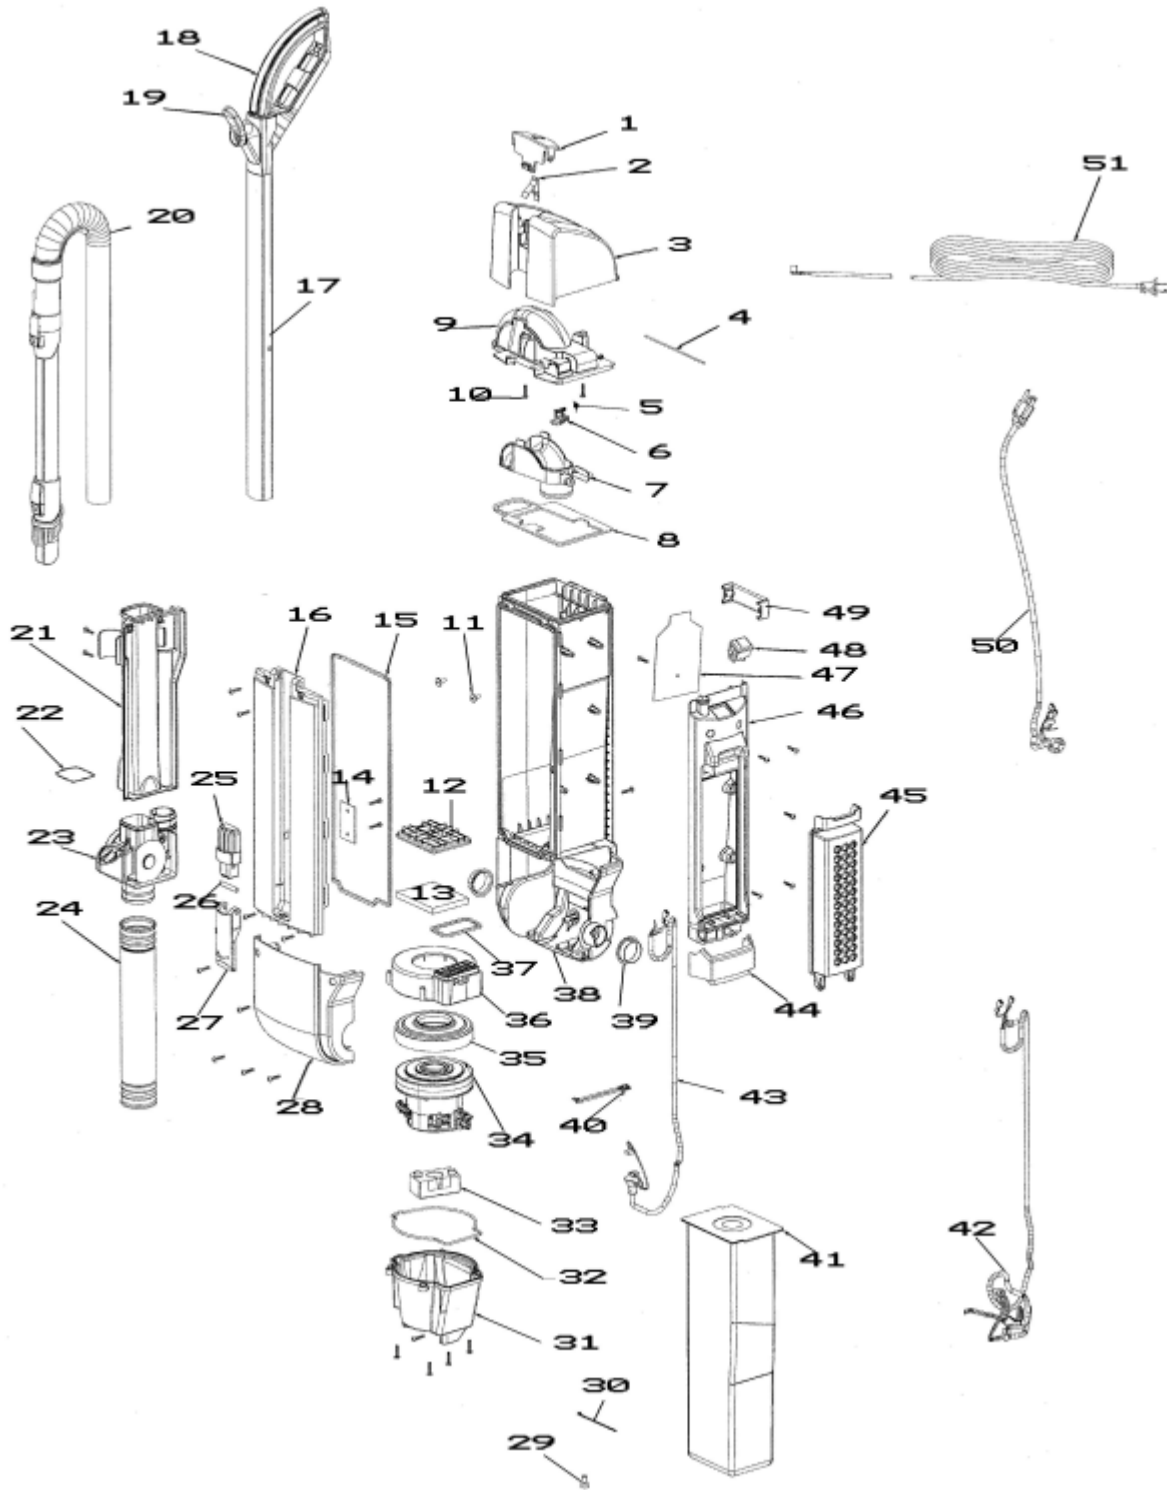

Body - SC9180A

Body - SC9180A

Ref #	Part	Description	Comments	Qty
1	77281-355N	LATCH - TOP COVER		
2	77528	SPRING - TOP COVER		
3	77273-308N	COVER - TOP		
4	77844	HINGE PIN - TOP COVER		
5	63867	SPRING PACKAGE		
6	77282-355N	LEVER - BAG IN PLACE		
7	77270-355N	INLET - BAG		
8	77274	GASKET - TOP COVER		
9	77271-355N	INLET - COVER		
10	53238-27	SCREW PKG		
11	60160	SCREW PKG 10 (55927 (NLA)		
12	77480-355N	GRILL - PRE-MOTOR FILTER		
13	77883	MEDIA - FILTER		
14	77495	CLAMP - PLATE		
15	77289	GASKET - FRONT COVER		
16	77267-308N	COVER - FRONT		
17	77290	TUBE - HANDLE		
18	63866	UPPER HANDLE ASSEMBLY		
19	77292-355N	QUICK CORD RELEASE		
20	63864	HOSE & WAND ASSY - CARTON		
21	77275-355N	DIRT TUBE		
22	78310	GASKET - DIRT TUBE		
23	77125	VALVE ASSEMBLY		
24	70051-380N	HOSE - CONNECTOR		
25	77284-355N	ADAPTER - LOWER CORD HOOK		
26	77529	SHAFT - CORD HOOK		
27	77283-355N	LOWER CORD HOOK		
28	77266-308N	COVER - MOTOR		
29	60192-1	WIRE SPLICE 5 (53214-2)		
30	46713-5	CABLE TIE (NLA)		
31	77285-313N	SHROUD - MOTOR		
32	77818	GASKET - MOTOR SHROUD		
33	77295A	GROMMET - SUCTION MOTOR		
34	63865	MOTOR ASSEMBLY - CARTONED		
35	77288-316N	GASKET - MOTOR CAN		
36	77287-119N	SHROUD - MOTOR COVER		
37	78129	GASKET - COVER MOTOR SHRO		
38	78261-1	REAR HOUSING ASSEMBLY		
39	77141-119N	BUSHING - NYLON		
40	39252-19	THERMOSTAT & TERMINAL ASS		
41	63262	BAG ASSY PACKAGE (A&H SEN		
42	77527	JUMPER CORD - UPPER		
43	77530	JUMPER WIRE - MOTOR		
44	77291-355N	COVER - HEPA SHROUD		
45	68910-4	HEPA FILTER (WASHABLE)- C		
46	77286-355N	SHROUD - HEPA		
47	78117	VULCANIZED PAPER		
48	77816-1	SWITCH - ROCKER		
49	77744-355N	HANDLE - CARRY REAR		
50	78295	SUPPLY CORD ASSEMBLY		
51	76224	CORD - EXTENSION