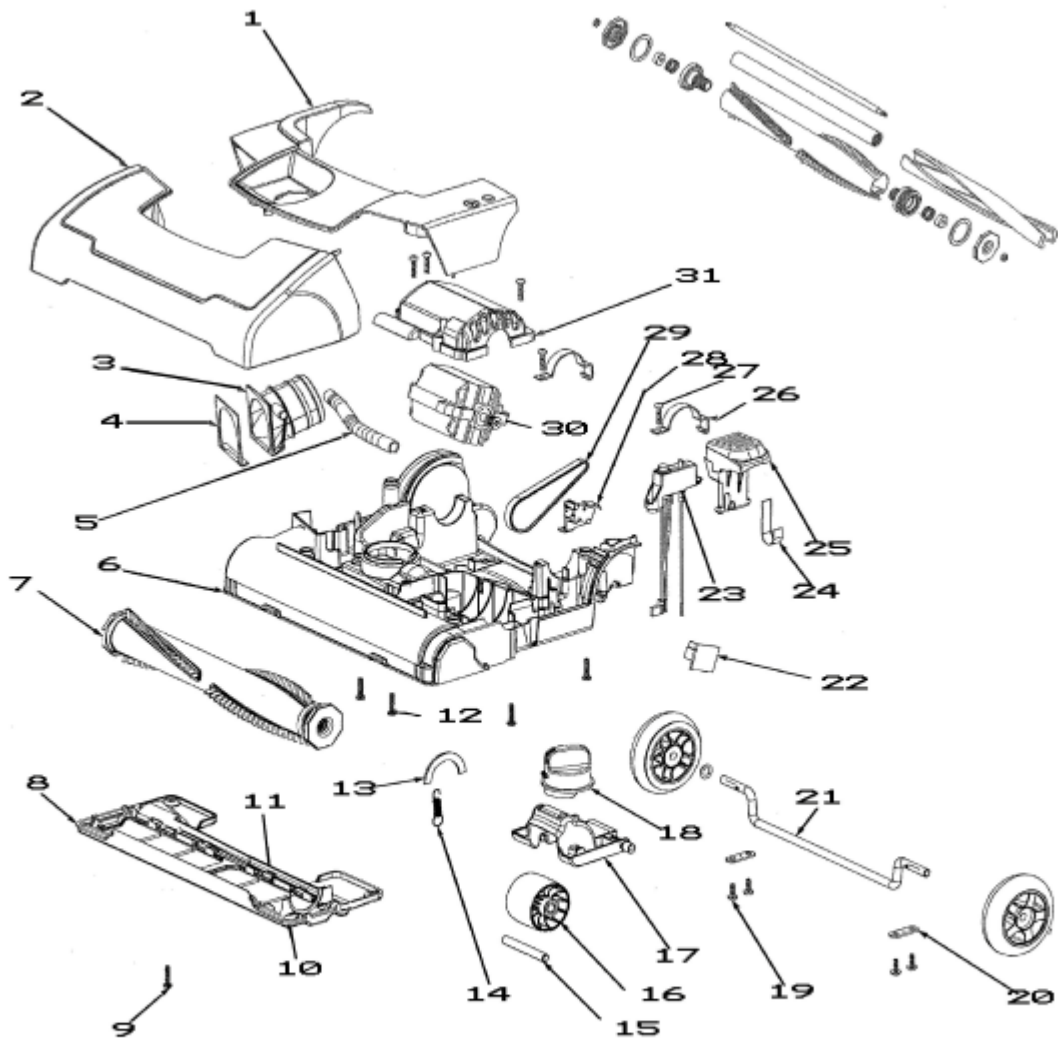

# REPAIR PARTS LIST

Model

SC9180A

Commercial Upright

Base & Hood - SC9180A

## Base &amp; Hood - SC9180A

Ref #	Part	Description	Comments	Qty
1	63862	HOOD ASSEMBLY - PACKAGED		
2	63863	GUARD, CARRIER & GRPHCS-P		
3	77134A-119N	ADAPTER - BASE		
4	77130	GASKET - ADAPTER		
5	77822	TUBE - COOLING		
6	63857	BASE ASSEMBLY - PACKAGED		
7	63858	BRUSHROLL - CARTONED		
	53158	LOCKNUTS-PKG 10 (49175		
	76995	END CAP		
	77124	WASHER - FELT		
	53114	DIST BRG/PKG 6		
	76994	SHAFT - DISTURBULATOR		
	76993	PULLEY		
	76992	TUBE - INNER		
	76991	TUBE - DISTURBULATOR		
	63859	BRISTLE STRIPS - PACKAGED		
	76996	RETAINER - BEARING		
	53115	TOL RINGS-PKG10		
	78749	FOAM STRIP		
8	77118	SOLEPLATE ASSEMBLY		
9	54669-6	SCREW PACKAGE		
10	78580	GASKET - SOLEPLATE		
11	78907	GASKET - SOLEPLATE REAR		
12	53238-27	SCREW PKG		
13	77129	FELT - SOLEPLATE		
14	54943	SPRING PKG-10		
15	77411	FRONT AXLE		
16	77117-355N	FRONT WHEEL W/IN MOLD BUS		
17	77116-355N	WHEEL - CARRIAGE		
18	77114-380N	KNOB - HEIGHT ADJUSTMENT		
19	53238-11	SCREW PKG (EW312-10T8		
20	53201	CLAMPS-PKG 10 (55535-2		
21	63860	REAR WHEEL & AXLE ASSEMBL		
22	78652	VULCANIZED PAPER - MICROS		
23	78290SV	RETAINER ASSEMBLY		
24	77136	SPRING - HANDLE RELEASE		
25	77135-380N	HANDLE RELEASE		
26	77140	CLAMP - MOTOR		
27	53238-27	SCREW PKG		
28	59397-7			
29	77133	BELT - POLY V		
30	63861	BRUSHROLL MOTOR ASSY - CT		
31	77132-119N	COVER - BRUSHROLL MOTOR		