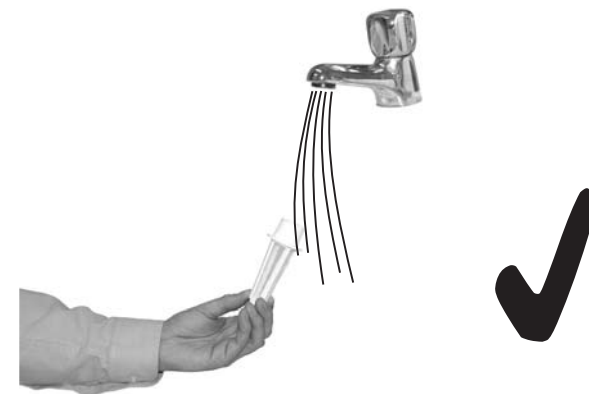

TTB4500/100ST

**OPERATING INSTRUCTIONS
& SPARE PARTS MANUAL.**

(BATTERY OPERATED MACHINES)

3

4

6

7

9

0 - 50%

50 - 100%

Brush Pressure Adjustment System

Charging