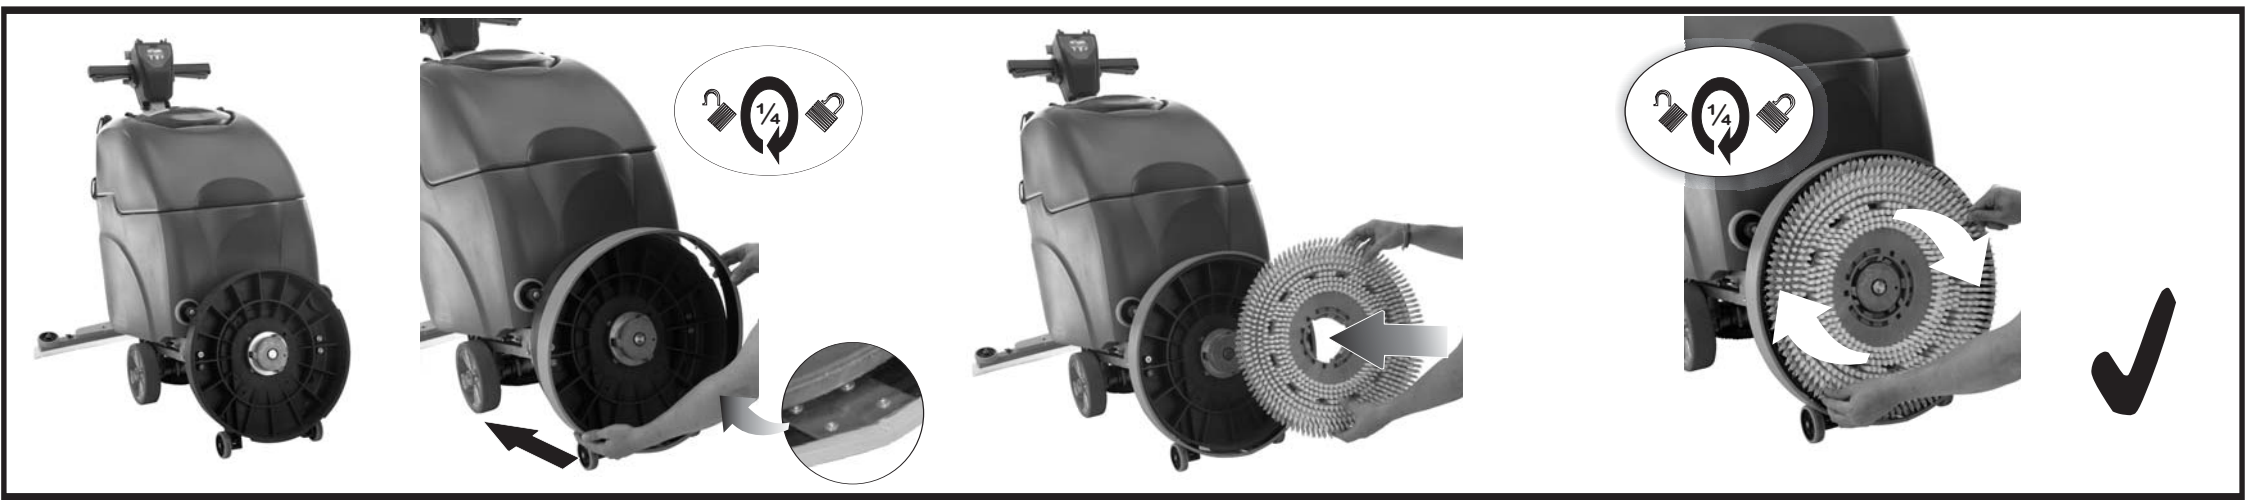

TTB4500/100ST

**OPERATING INSTRUCTIONS
& SPARE PARTS MANUAL.**

(BATTERY OPERATED MACHINES)

3

4

6

7

9

0 - 50%

50 - 100%

Brush Pressure Adjustment System

Charging