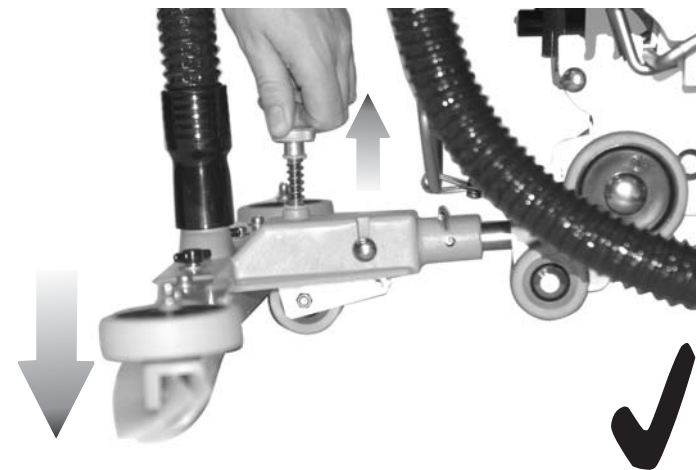

TTB4500/100ST

**OPERATING INSTRUCTIONS
& SPARE PARTS MANUAL.**

(BATTERY OPERATED MACHINES)

3

4

6

7

9

0 - 50%

50 - 100%

Brush Pressure Adjustment System

Charging