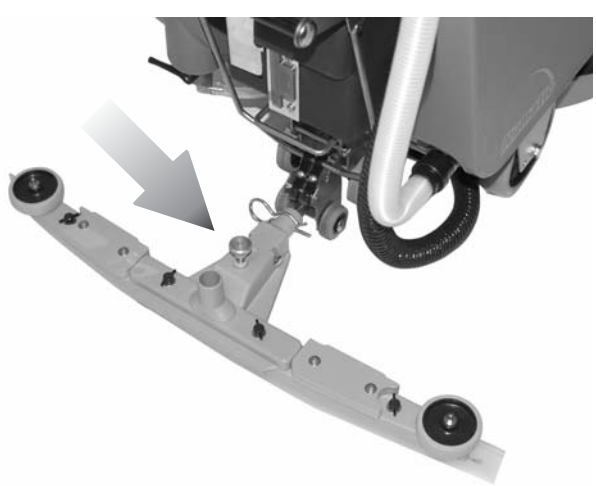

TTB4500/100ST

**OPERATING INSTRUCTIONS
& SPARE PARTS MANUAL.**

(BATTERY OPERATED MACHINES)

3

4

6

7

9

0 - 50%

50 - 100%

Brush Pressure Adjustment System

Charging