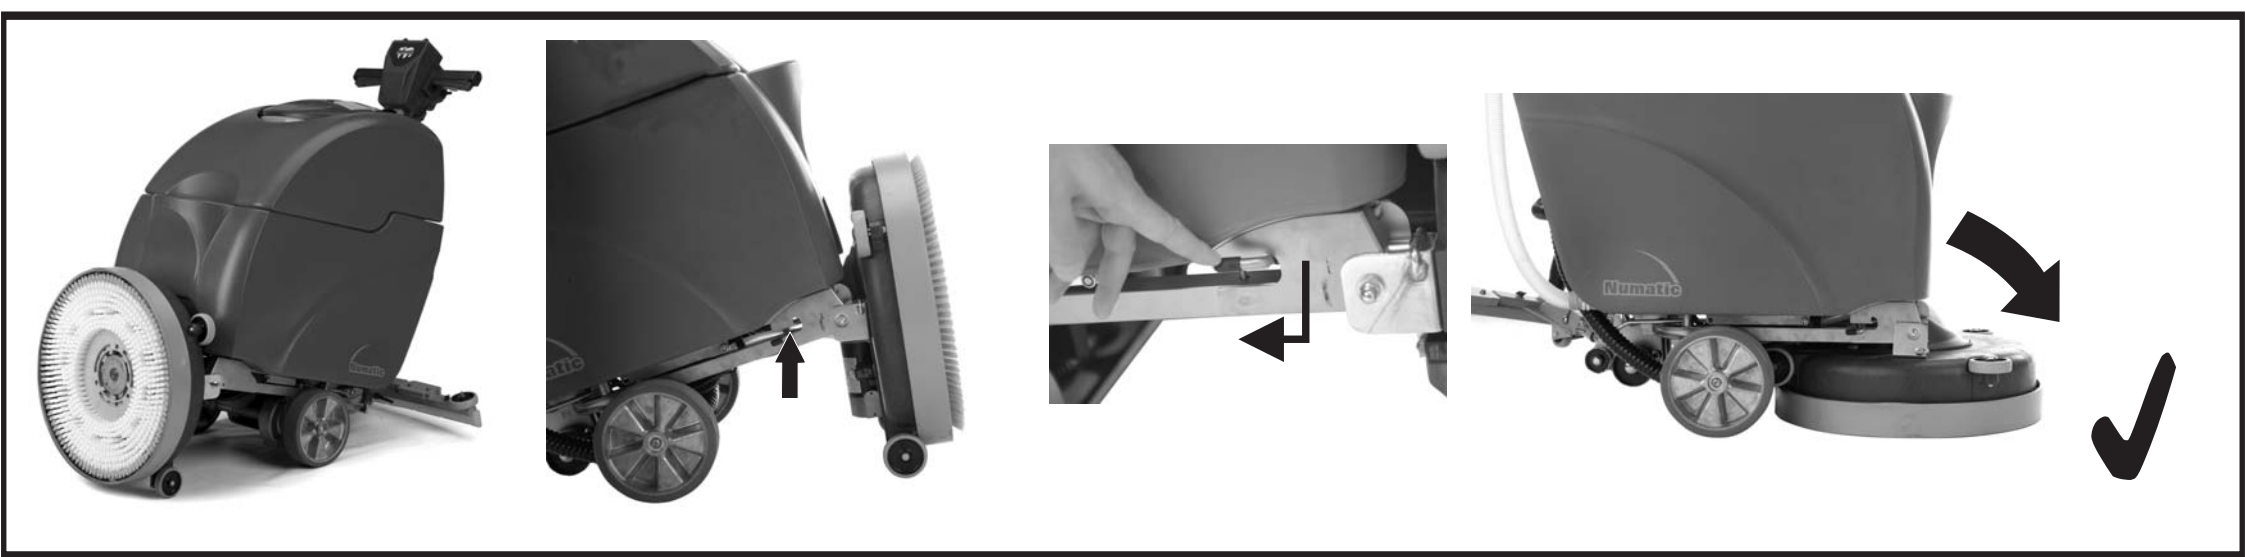

TTB4500/100ST

**OPERATING INSTRUCTIONS
& SPARE PARTS MANUAL.**

(BATTERY OPERATED MACHINES)

3

4

6

7

9

0 - 50%

50 - 100%

Brush Pressure Adjustment System

Charging