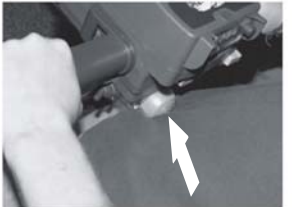

0 - 50%

50 - 100%

Brush Pressure Adjustment System

Charging