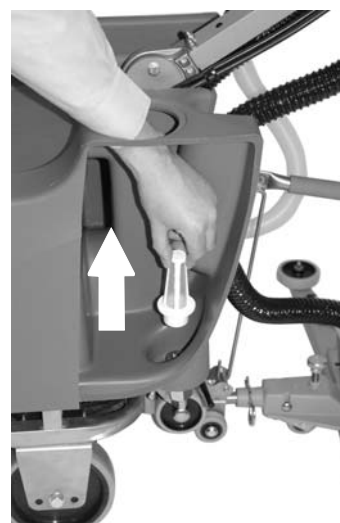

TTB4500/100ST

**OPERATING INSTRUCTIONS
& SPARE PARTS MANUAL.**

(BATTERY OPERATED MACHINES)

3

4

6

7

9

0 - 50%

50 - 100%

Brush Pressure Adjustment System

Charging