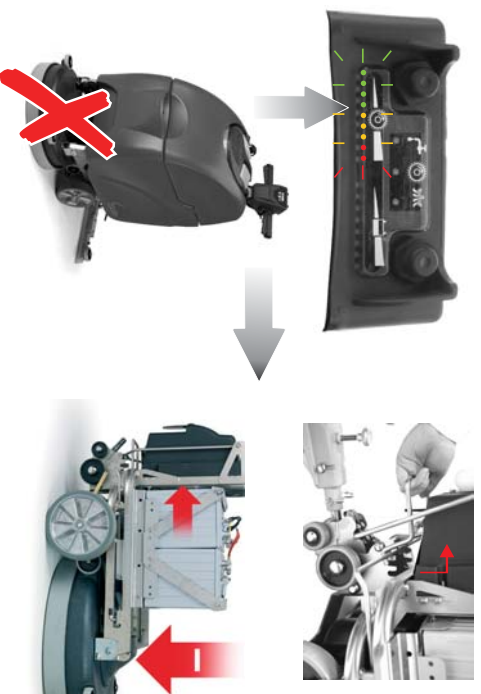

TTB4500/100ST

**OPERATING INSTRUCTIONS
& SPARE PARTS MANUAL.**

(BATTERY OPERATED MACHINES)

3

4

6

7

9

0 - 50%

50 - 100%

Brush Pressure Adjustment System

Charging