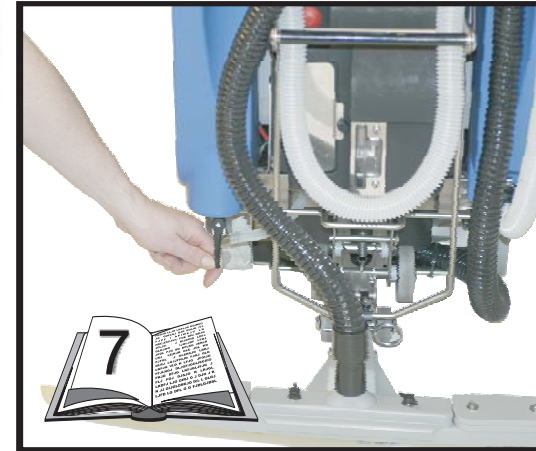

TTB4500/100ST

**OPERATING INSTRUCTIONS
& SPARE PARTS MANUAL.**

(BATTERY OPERATED MACHINES)

3

4

6

7

9

0 - 50%

50 - 100%

Brush Pressure Adjustment System

Charging