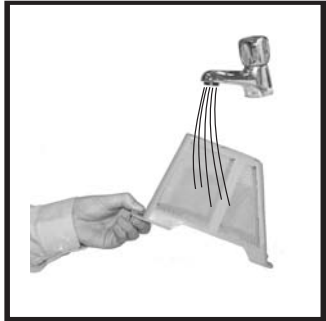

TTB4500/100ST

**OPERATING INSTRUCTIONS
& SPARE PARTS MANUAL.**

(BATTERY OPERATED MACHINES)

3

4

6

7

9

0 - 50%

50 - 100%

Brush Pressure Adjustment System

Charging