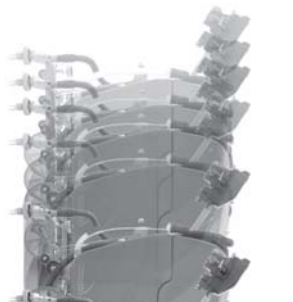

TTB4500/100ST

**OPERATING INSTRUCTIONS
& SPARE PARTS MANUAL.**

(BATTERY OPERATED MACHINES)

3

4

6

7

9

0 - 50%

50 - 100%

Brush Pressure Adjustment System

Charging