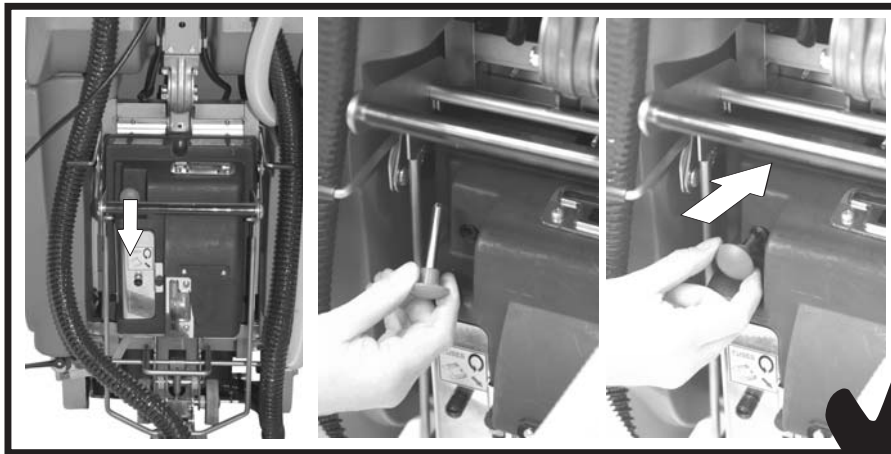

TTB4500/100ST

**OPERATING INSTRUCTIONS
& SPARE PARTS MANUAL.**

(BATTERY OPERATED MACHINES)

3

4

6

7

9

0 - 50%

50 - 100%

Brush Pressure Adjustment System

Charging