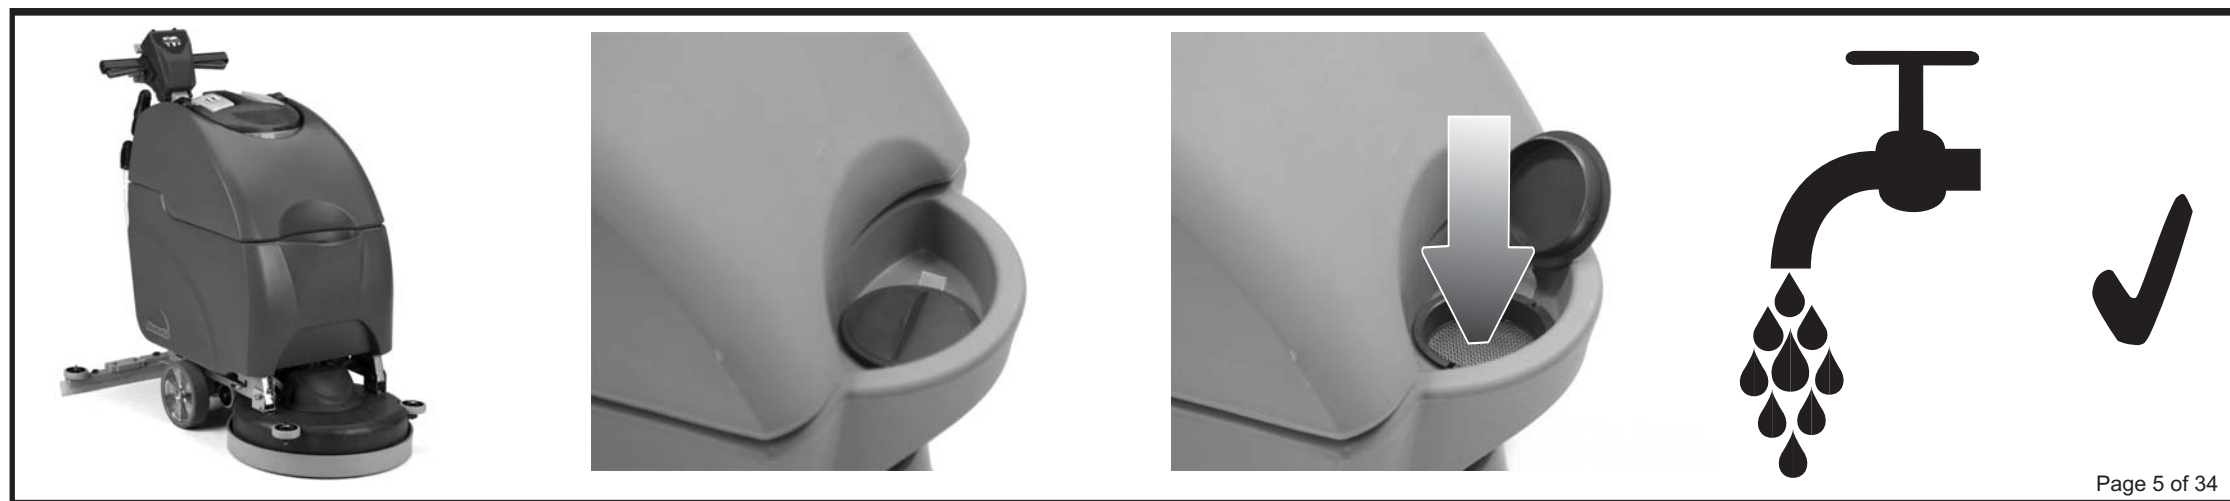

TTB4500/100ST

**OPERATING INSTRUCTIONS
& SPARE PARTS MANUAL.**

(BATTERY OPERATED MACHINES)

3

4

6

7

9

0 - 50%

50 - 100%

Brush Pressure Adjustment System

Charging