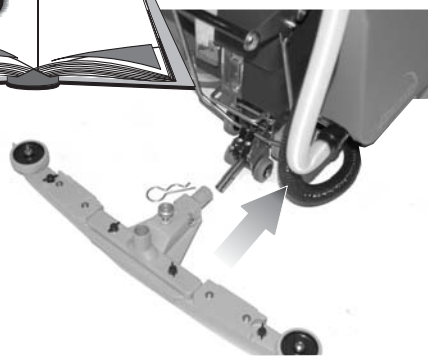

TTB4500/100ST

**OPERATING INSTRUCTIONS
& SPARE PARTS MANUAL.**

(BATTERY OPERATED MACHINES)

3

4

6

7

9

0 - 50%

50 - 100%

Brush Pressure Adjustment System

Charging