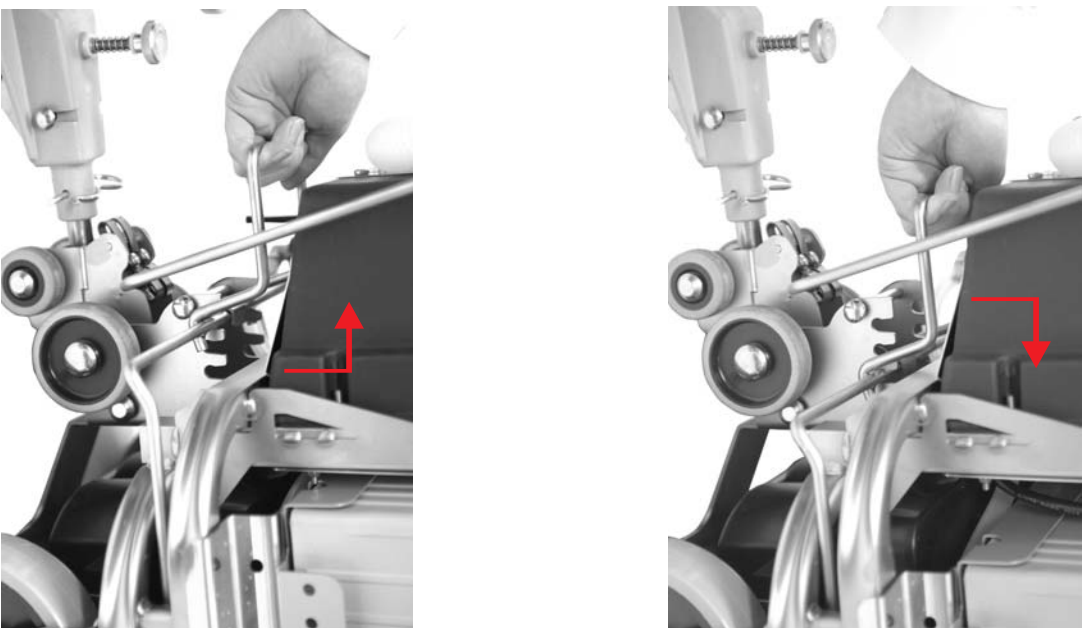

TTB4500/100ST

**OPERATING INSTRUCTIONS
& SPARE PARTS MANUAL.**

(BATTERY OPERATED MACHINES)

3

4

6

7

9

0 - 50%

50 - 100%

Brush Pressure Adjustment System

Charging