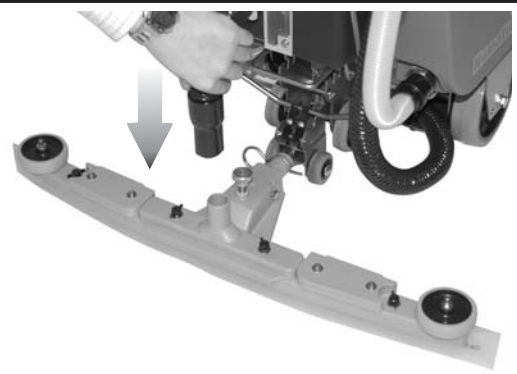

TTB4500/100ST

**OPERATING INSTRUCTIONS
& SPARE PARTS MANUAL.**

(BATTERY OPERATED MACHINES)

3

4

6

7

9

0 - 50%

50 - 100%

Brush Pressure Adjustment System

Charging