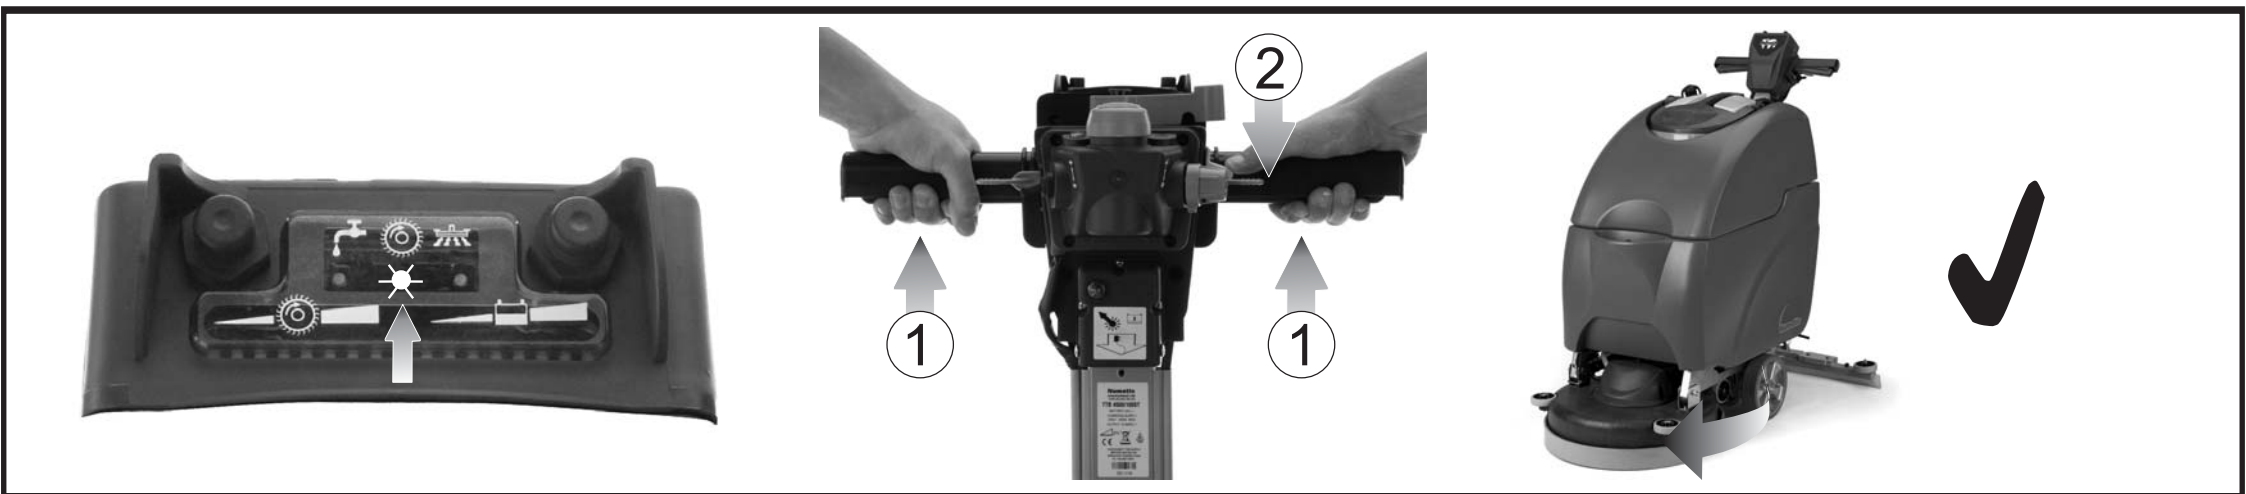

TTB4500/100ST

**OPERATING INSTRUCTIONS
& SPARE PARTS MANUAL.**

(BATTERY OPERATED MACHINES)

3

4

6

7

9

0 - 50%

50 - 100%

Brush Pressure Adjustment System

Charging