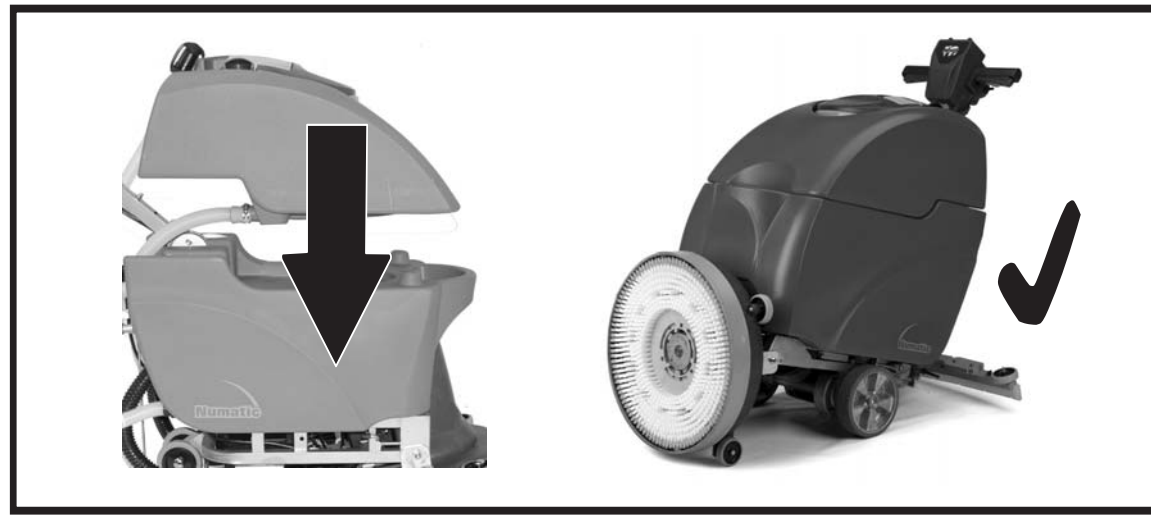

TTB4500/100ST

**OPERATING INSTRUCTIONS
& SPARE PARTS MANUAL.**

(BATTERY OPERATED MACHINES)

3

4

6

7

9

0 - 50%

50 - 100%

Brush Pressure Adjustment System

Charging