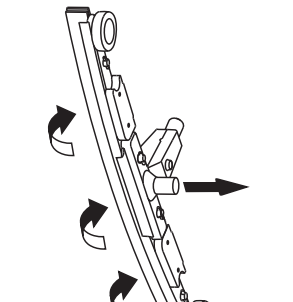

TTB4500/100ST

**OPERATING INSTRUCTIONS
& SPARE PARTS MANUAL.**

(BATTERY OPERATED MACHINES)

3

4

6

7

9

0 - 50%

50 - 100%

Brush Pressure Adjustment System

Charging