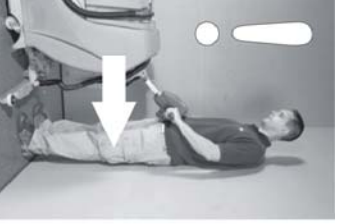

0 - 50%

50 - 100%

Brush Pressure Adjustment System

Charging