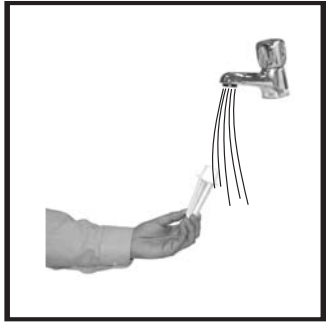

TTB4500/100ST

**OPERATING INSTRUCTIONS
& SPARE PARTS MANUAL.**

(BATTERY OPERATED MACHINES)

3

4

6

7

9

0 - 50%

50 - 100%

Brush Pressure Adjustment System

Charging