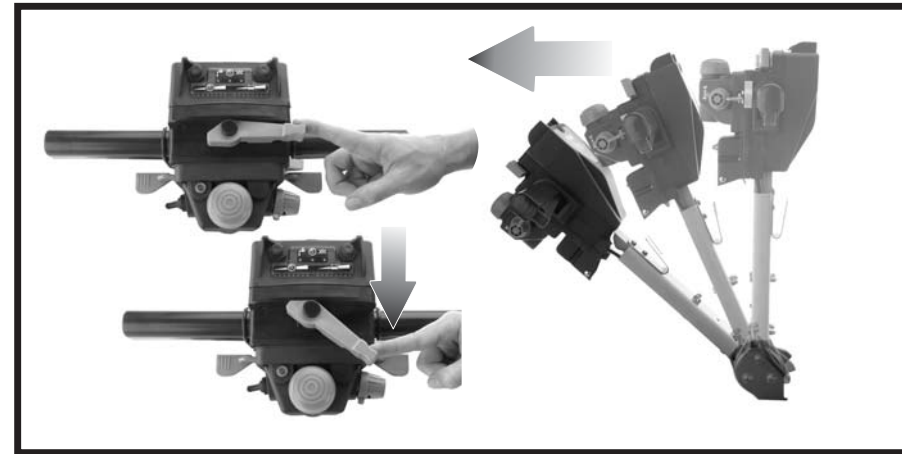

TTB4500/100ST

**OPERATING INSTRUCTIONS
& SPARE PARTS MANUAL.**

(BATTERY OPERATED MACHINES)

3

4

6

7

9

0 - 50%

50 - 100%

Brush Pressure Adjustment System

Charging