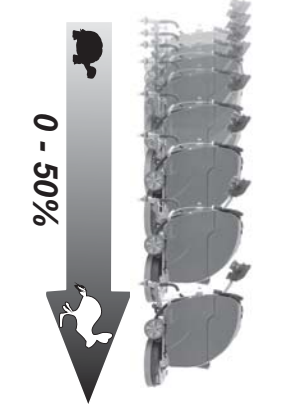

TTB4500/100ST

**OPERATING INSTRUCTIONS
& SPARE PARTS MANUAL.**

(BATTERY OPERATED MACHINES)

3

4

6

7

9

0 - 50%

50 - 100%

Brush Pressure Adjustment System

Charging