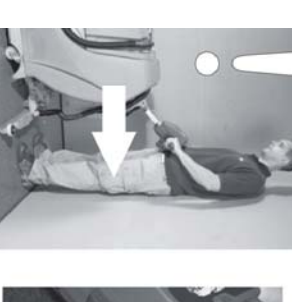

0 - 50%

50 - 100%

Brush Pressure Adjustment System

Charging