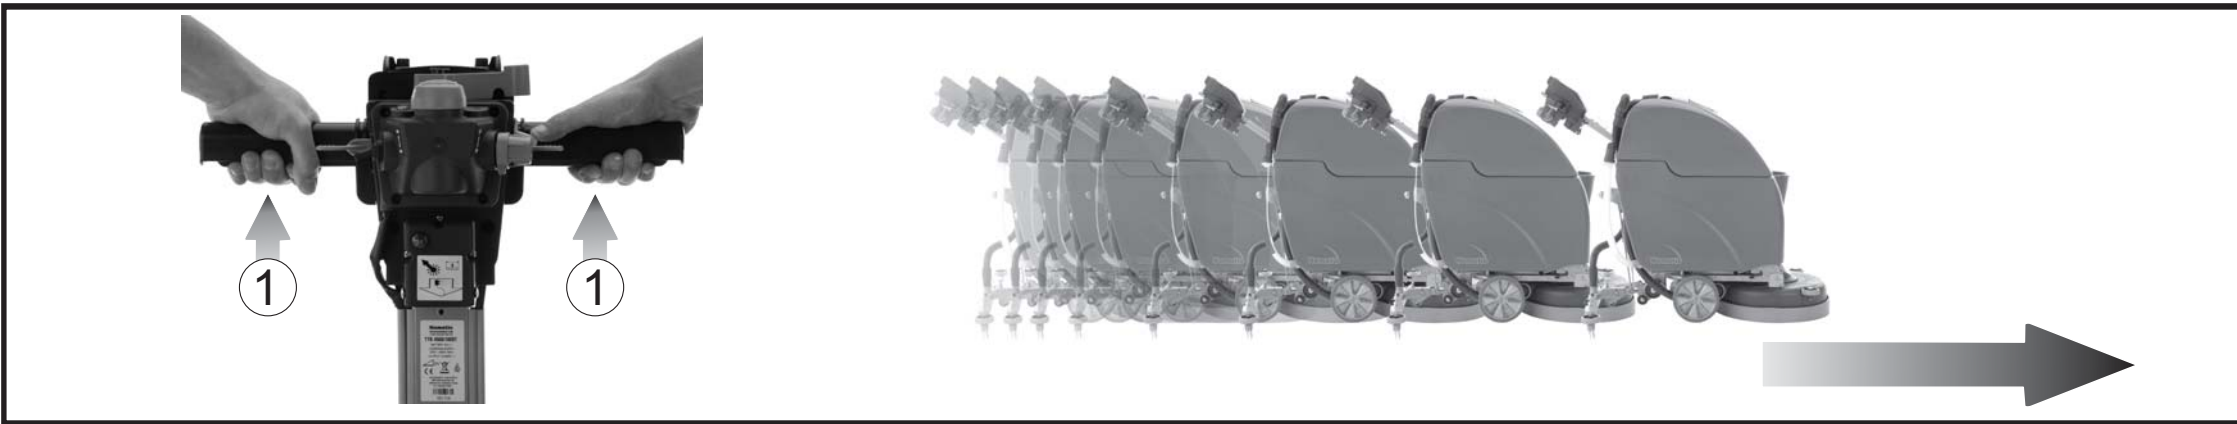

TTB4500/100ST

**OPERATING INSTRUCTIONS
& SPARE PARTS MANUAL.**

(BATTERY OPERATED MACHINES)

3

4

6

7

9

0 - 50%

50 - 100%

Brush Pressure Adjustment System

Charging