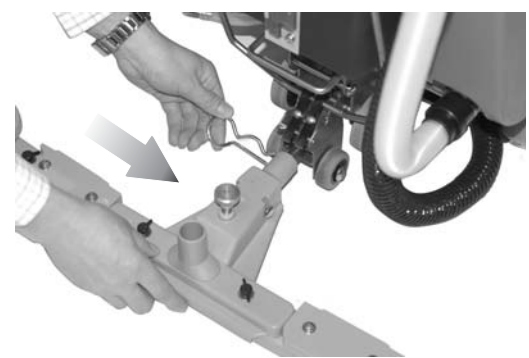

TTB4500/100ST

**OPERATING INSTRUCTIONS
& SPARE PARTS MANUAL.**

(BATTERY OPERATED MACHINES)

3

4

6

7

9

0 - 50%

50 - 100%

Brush Pressure Adjustment System

Charging