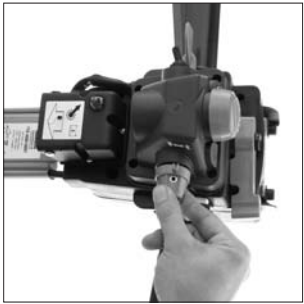

TTB4500/100ST

**OPERATING INSTRUCTIONS
& SPARE PARTS MANUAL.**

(BATTERY OPERATED MACHINES)

3

4

6

7

9

0 - 50%

50 - 100%

Brush Pressure Adjustment System

Charging