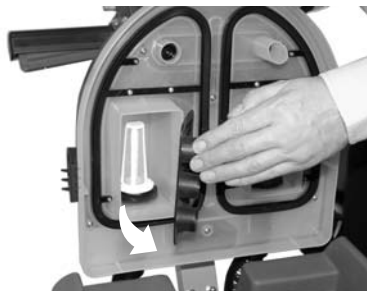

0 - 50%

50 - 100%

Brush Pressure Adjustment System

Charging