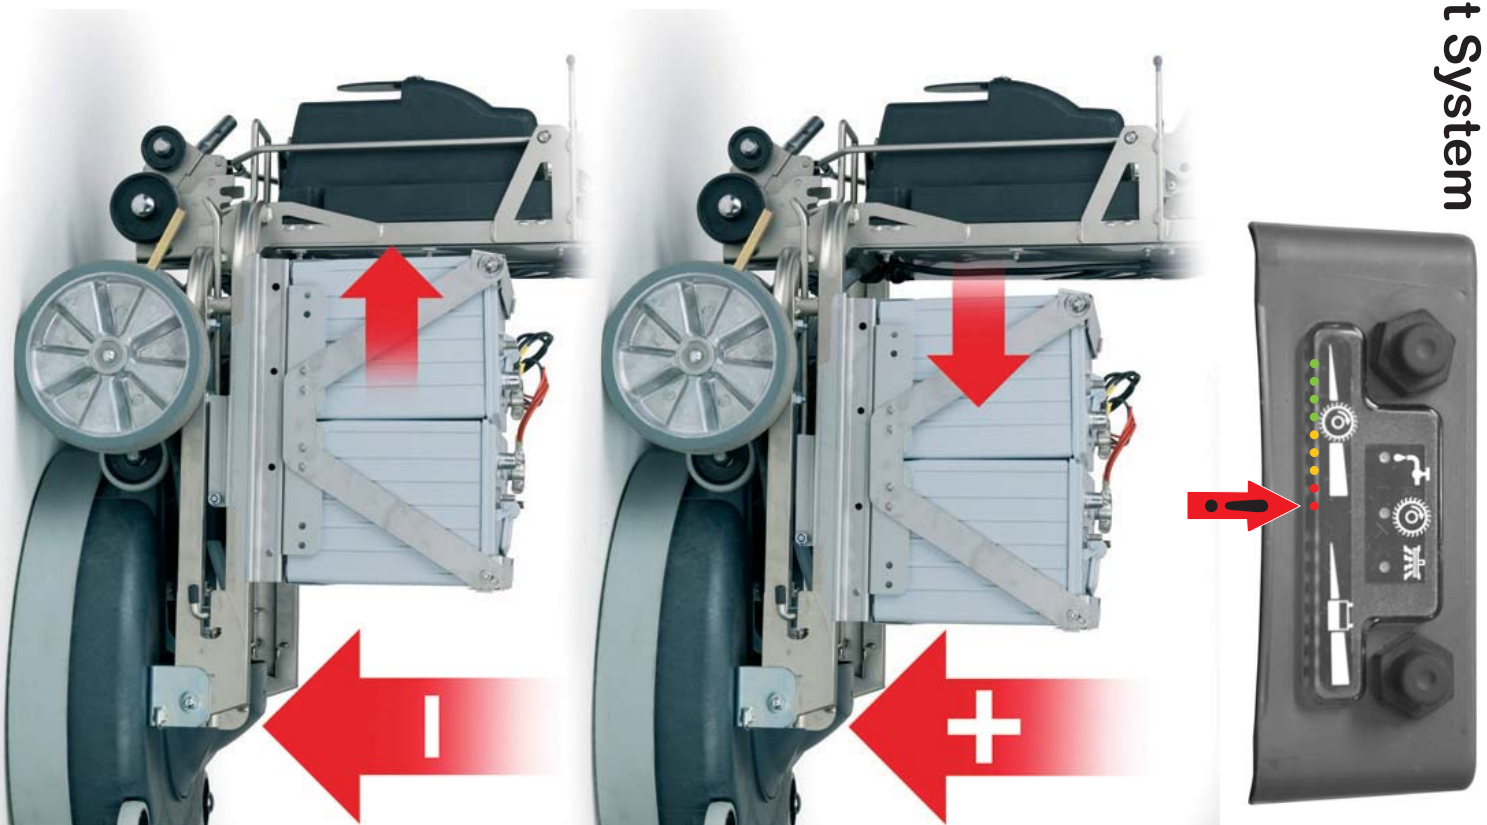

TTB4500/100ST

**OPERATING INSTRUCTIONS
& SPARE PARTS MANUAL.**

(BATTERY OPERATED MACHINES)

3

4

6

7

9

0 - 50%

50 - 100%

Brush Pressure Adjustment System

Charging