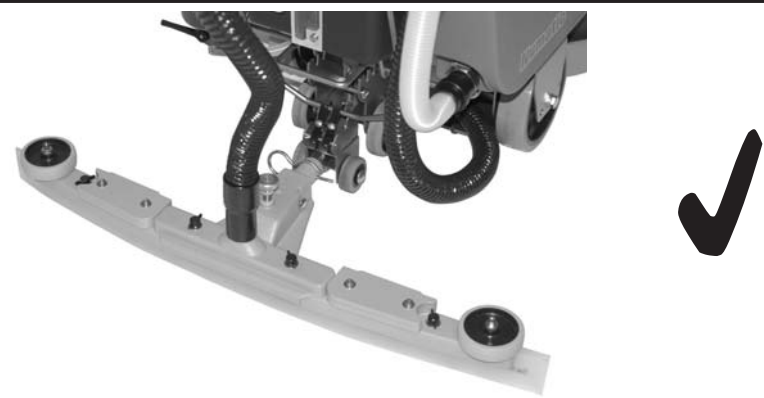

TTB4500/100ST

**OPERATING INSTRUCTIONS
& SPARE PARTS MANUAL.**

(BATTERY OPERATED MACHINES)

3

4

6

7

9

0 - 50%

50 - 100%

Brush Pressure Adjustment System

Charging