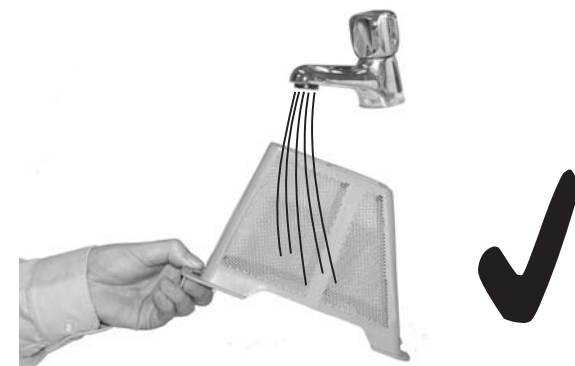

TTB4500/100ST

**OPERATING INSTRUCTIONS
& SPARE PARTS MANUAL.**

(BATTERY OPERATED MACHINES)

3

4

6

7

9

0 - 50%

50 - 100%

Brush Pressure Adjustment System

Charging