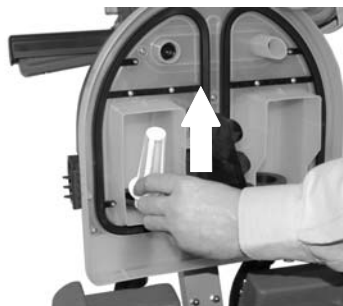

0 - 50%

50 - 100%

Brush Pressure Adjustment System

Charging