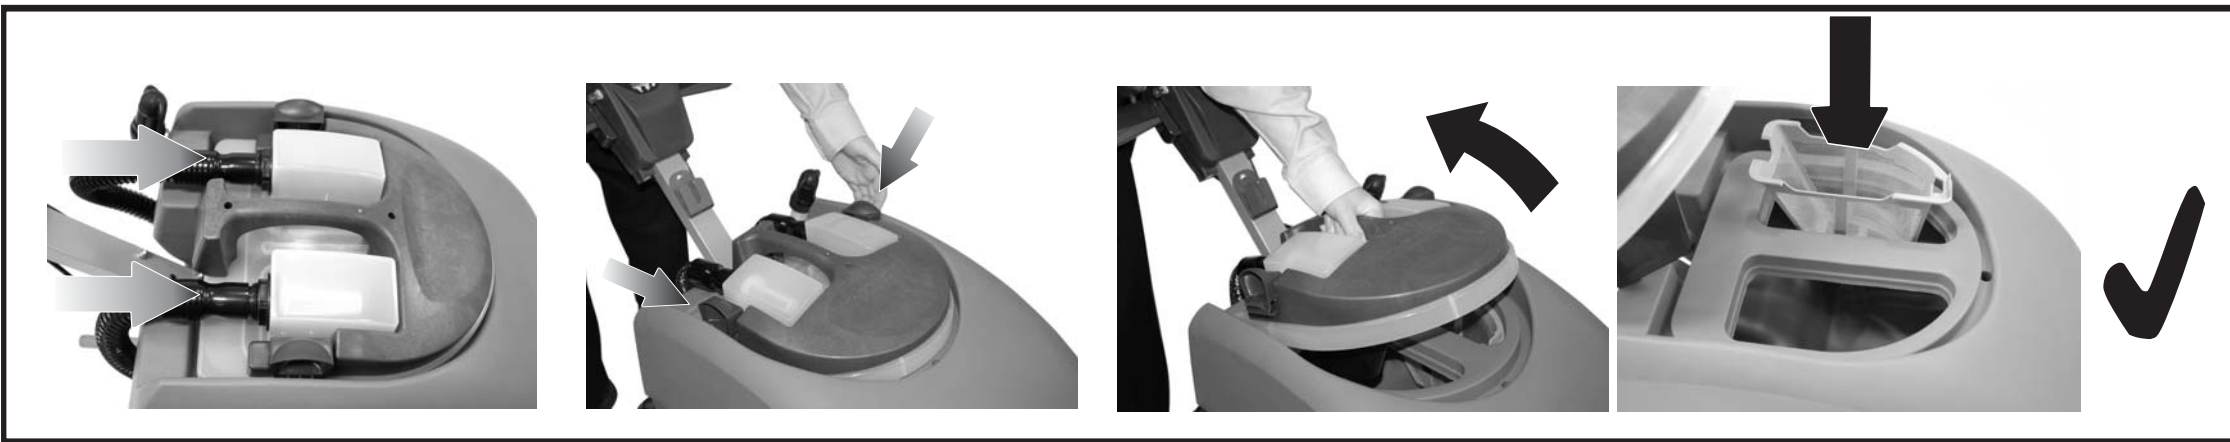

TTB4500/100ST

**OPERATING INSTRUCTIONS
& SPARE PARTS MANUAL.**

(BATTERY OPERATED MACHINES)

3

4

6

7

9

0 - 50%

50 - 100%

Brush Pressure Adjustment System

Charging