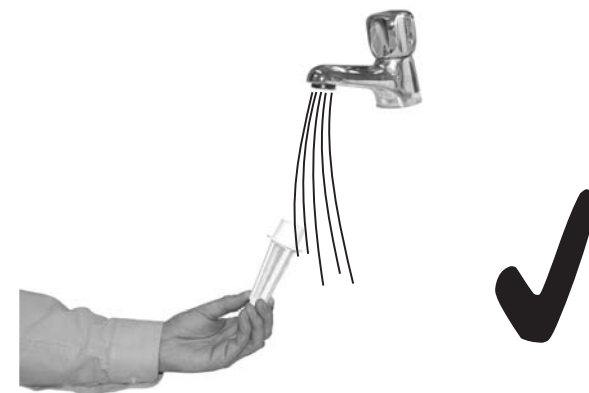

TTB4500/100ST

**OPERATING INSTRUCTIONS
& SPARE PARTS MANUAL.**

(BATTERY OPERATED MACHINES)

3

4

6

7

9

0 - 50%

50 - 100%

Brush Pressure Adjustment System

Charging