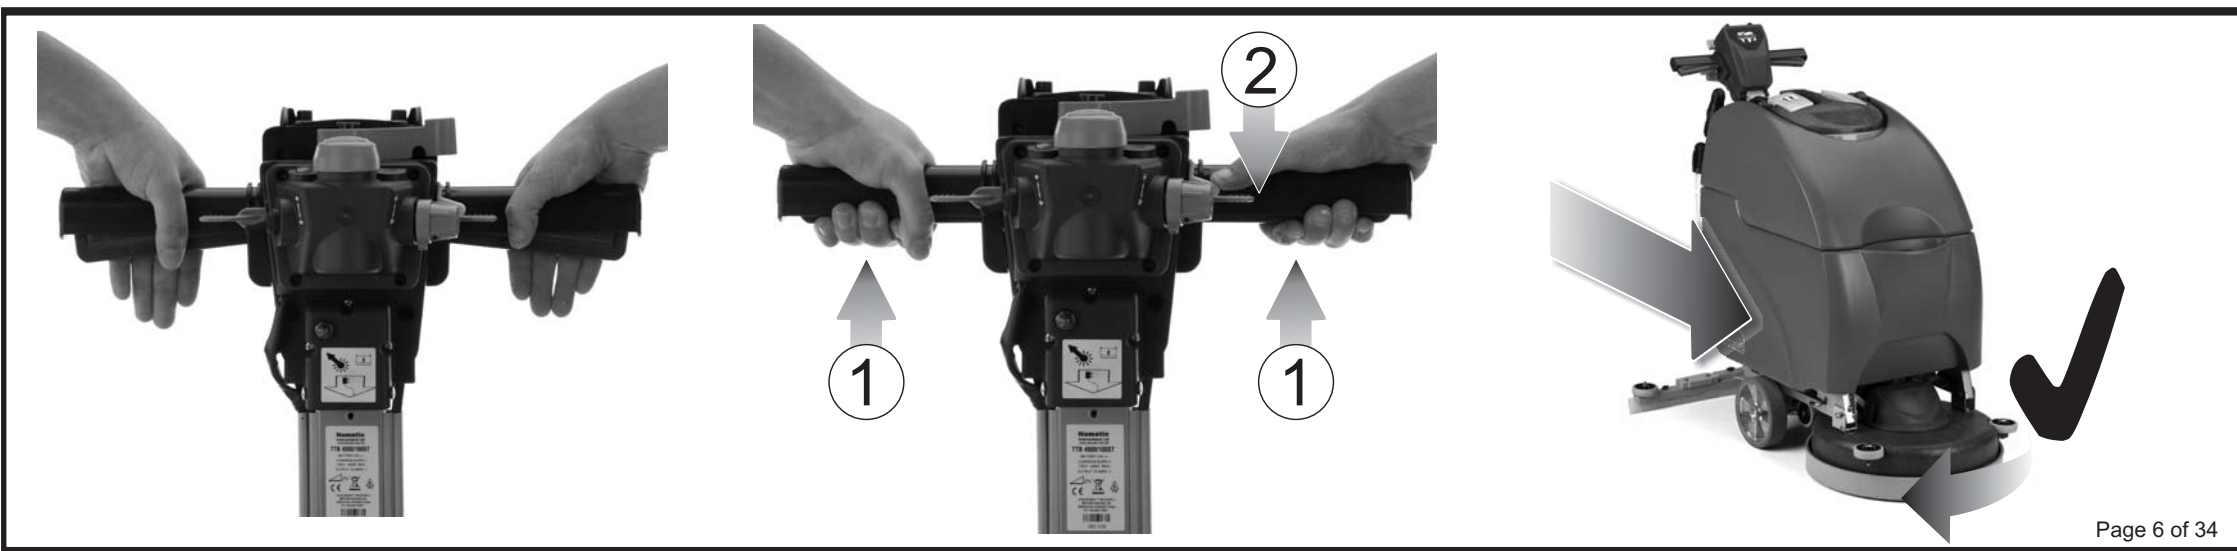

TTB4500/100ST

**OPERATING INSTRUCTIONS
& SPARE PARTS MANUAL.**

(BATTERY OPERATED MACHINES)

3

4

6

7

9

0 - 50%

50 - 100%

Brush Pressure Adjustment System

Charging