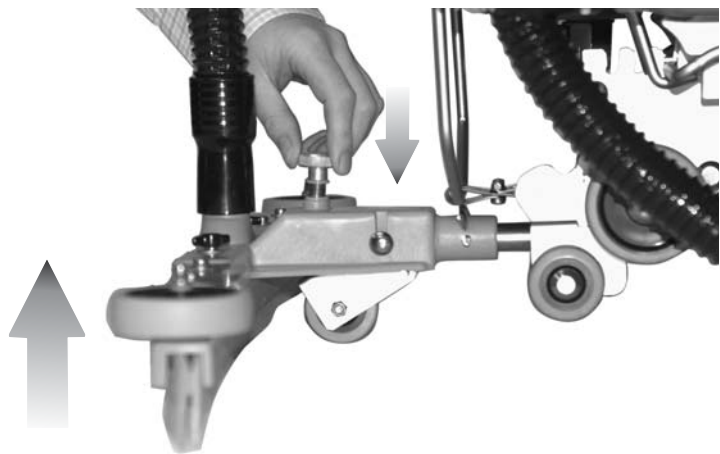

TTB4500/100ST

**OPERATING INSTRUCTIONS
& SPARE PARTS MANUAL.**

(BATTERY OPERATED MACHINES)

3

4

6

7

9

0 - 50%

50 - 100%

Brush Pressure Adjustment System

Charging