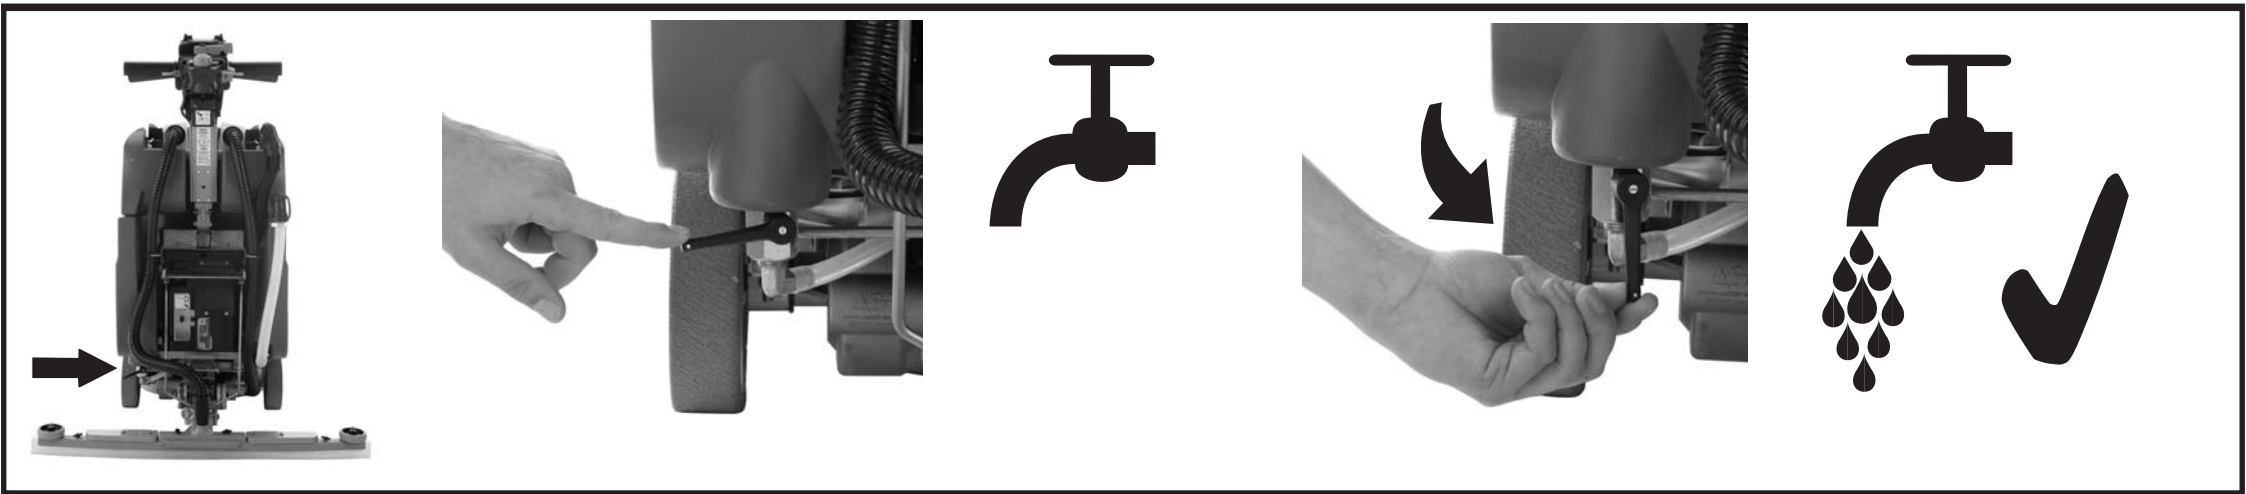

TTB4500/100ST

**OPERATING INSTRUCTIONS
& SPARE PARTS MANUAL.**

(BATTERY OPERATED MACHINES)

3

4

6

7

9

0 - 50%

50 - 100%

Brush Pressure Adjustment System

Charging